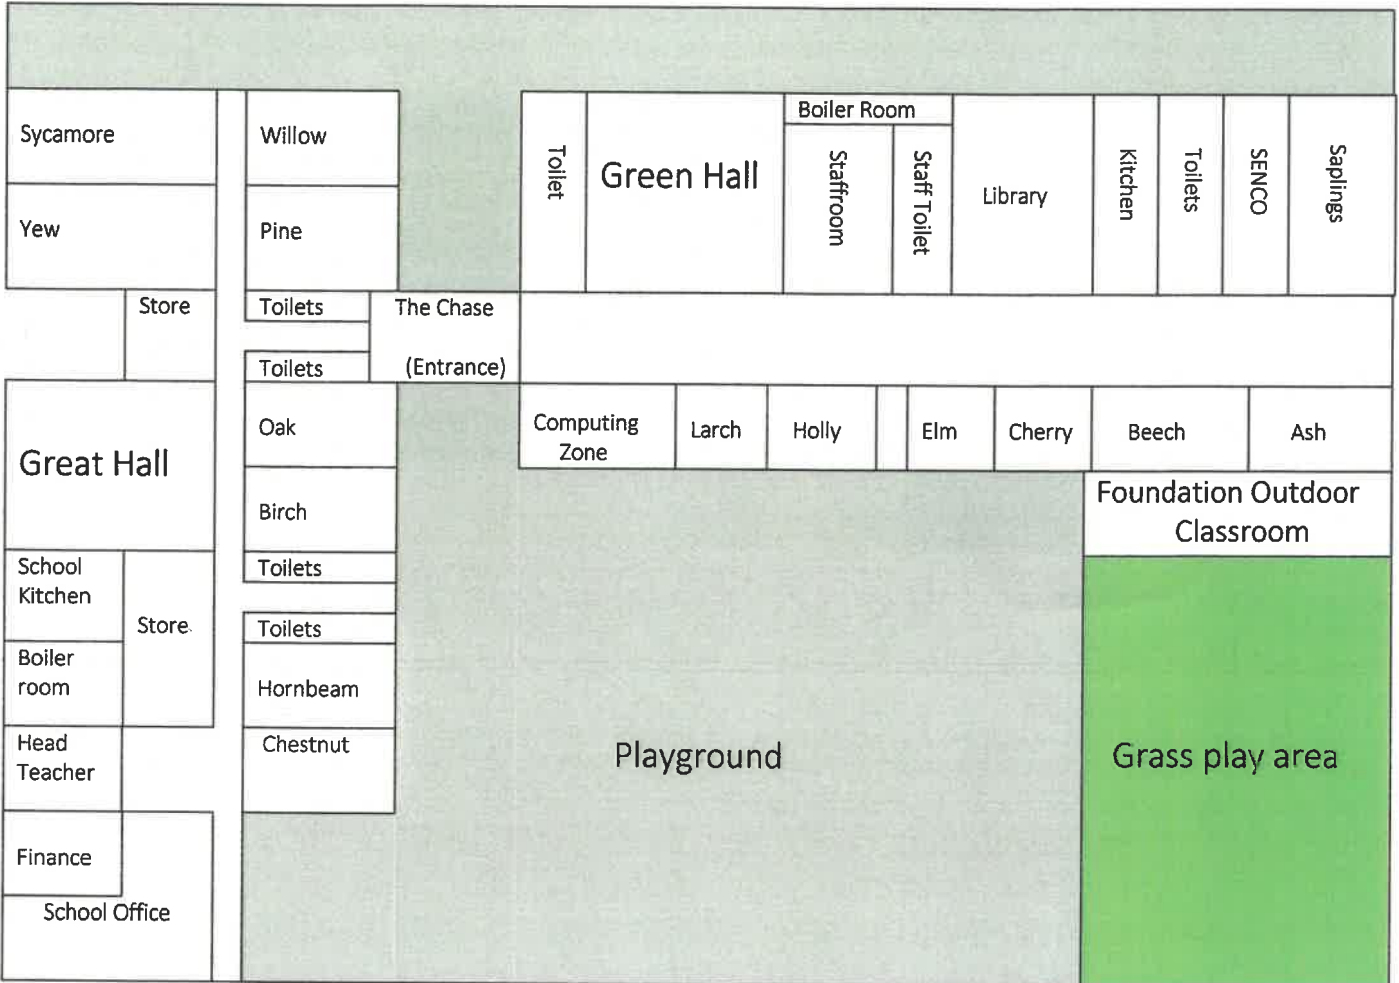

King's Lodge School Site Plan

The Great Wood

The Copse

← School field

Main School Gates