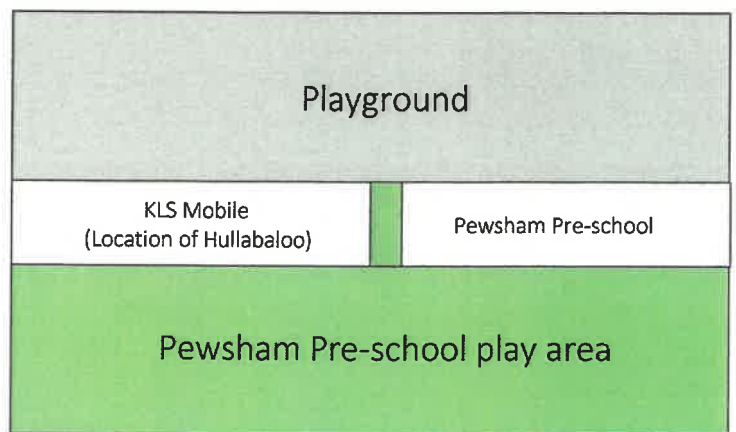

King's Lodge School Site Plan

The Great Wood

The Copse

← School field

Main School Gates