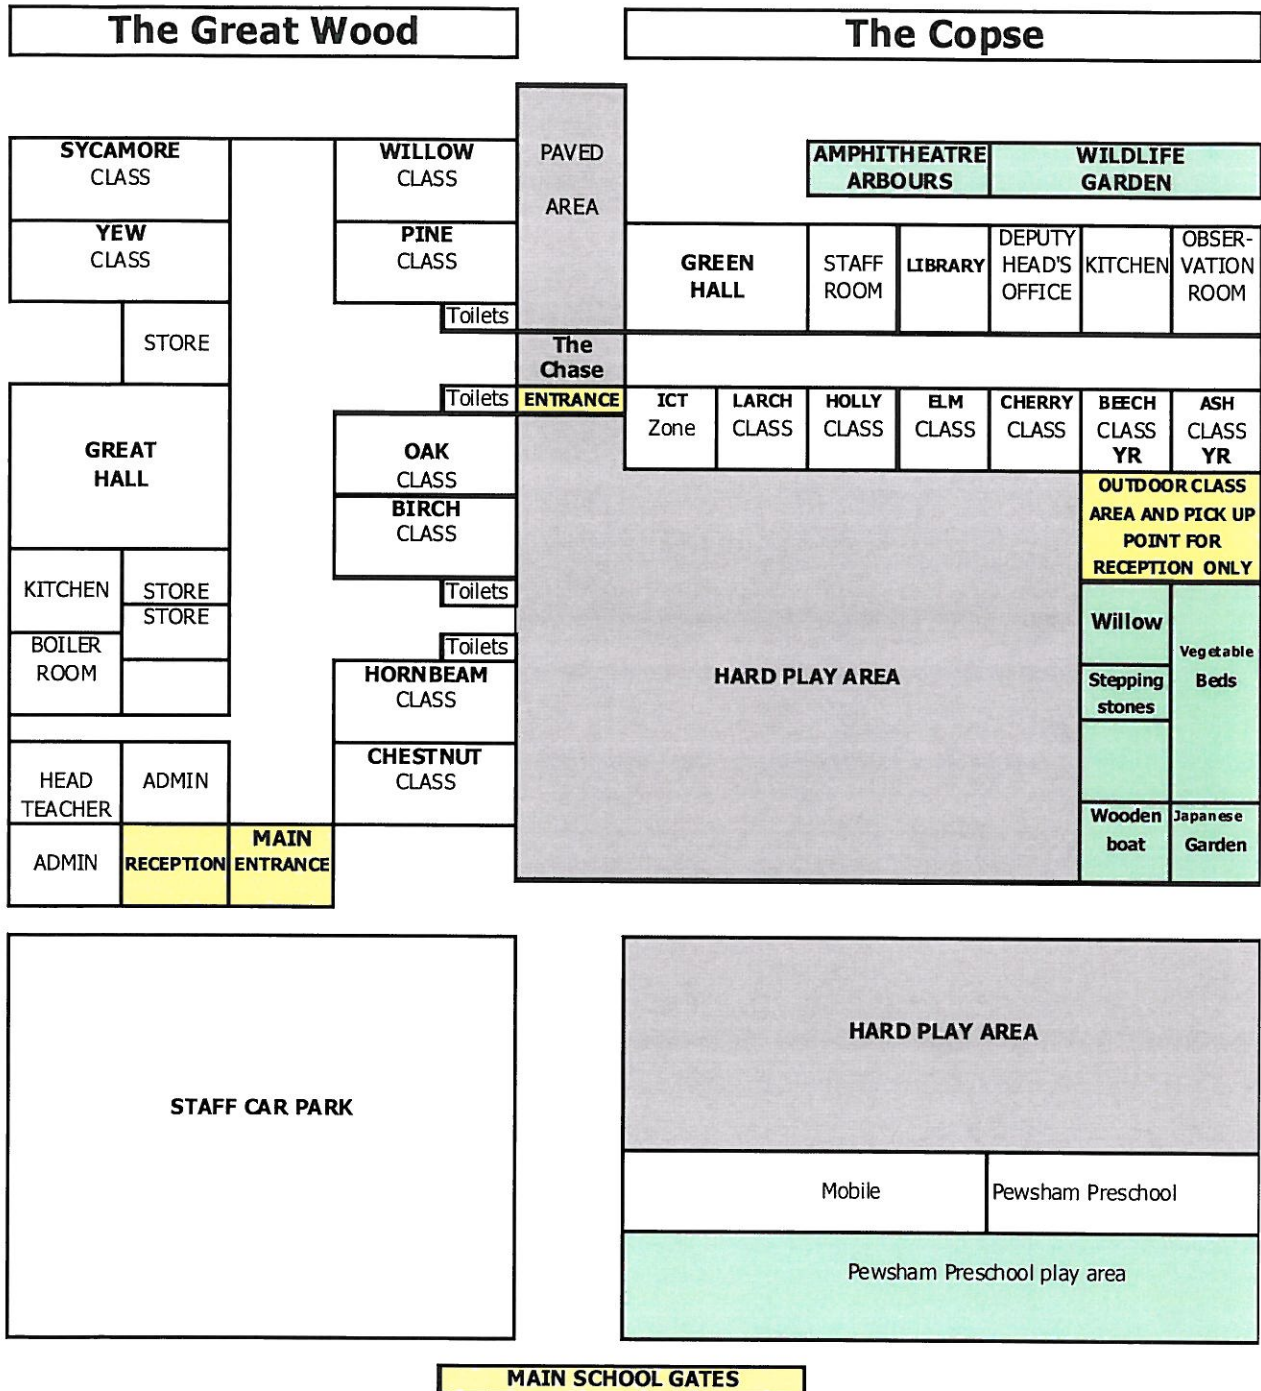

Map of King's Lodge School

The Great Wood

The Copse

SYCAMORE CLASS	
YEW CLASS	
	STORE
GREAT HALL	
KITCHEN	STORE
BOILER ROOM	STORE
HEAD TEACHER	ADMIN
ADMIN	RECEPTION
	MAIN ENTRANCE

WILLOW CLASS
PINE CLASS
Toilets
OAK CLASS
BIRCH CLASS
Toilets
Toilets
HORNBEAM CLASS
CHESTNUT CLASS

PAVED AREA

The Chase

ENTRANCE

HARD PLAY AREA

AMPHITHEATRE ARBOURS	WILDLIFE GARDEN
----------------------	-----------------

GREEN HALL	STAFF ROOM	LIBRARY	DEPUTY HEAD'S OFFICE	KITCHEN	OBSERVATION ROOM
------------	------------	---------	----------------------	---------	------------------

ICT Zone	LARCH CLASS	HOLLY CLASS	ELM CLASS	CHERRY CLASS	BEECH CLASS YR	ASH CLASS YR
----------	-------------	-------------	-----------	--------------	----------------	--------------

OUTDOOR CLASS AREA AND PICK UP POINT FOR RECEPTION ONLY

Willow	Vegetable Beds
Stepping stones	
Wooden boat	Japanese Garden

STAFF CAR PARK

HARD PLAY AREA	
Mobile	Pewsham Preschool
Pewsham Preschool play area	

MAIN SCHOOL GATES